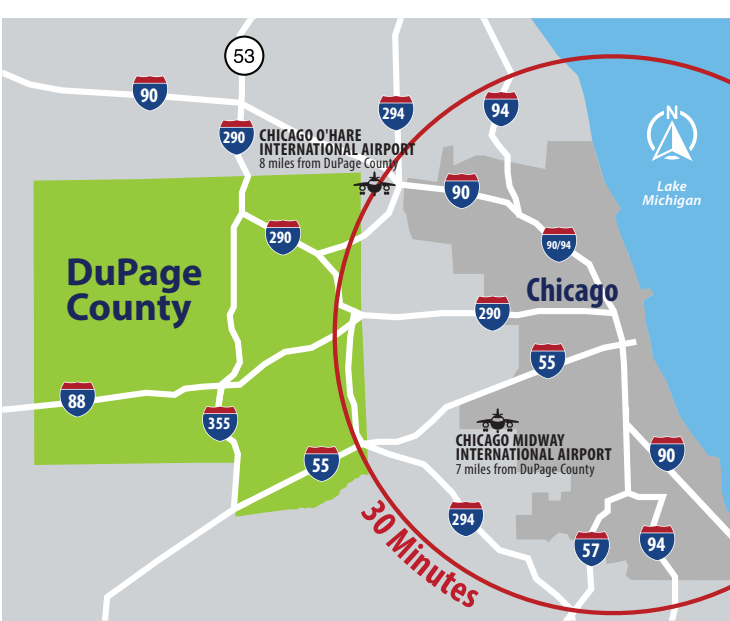

DuMore Page

DUPAGE COUNTY
CONVENTION & VISITORS BUREAU
DiscoverDuPage.com

CITY OF
ELMHURST, IL
Elmhurst.org

visitor map & community guide