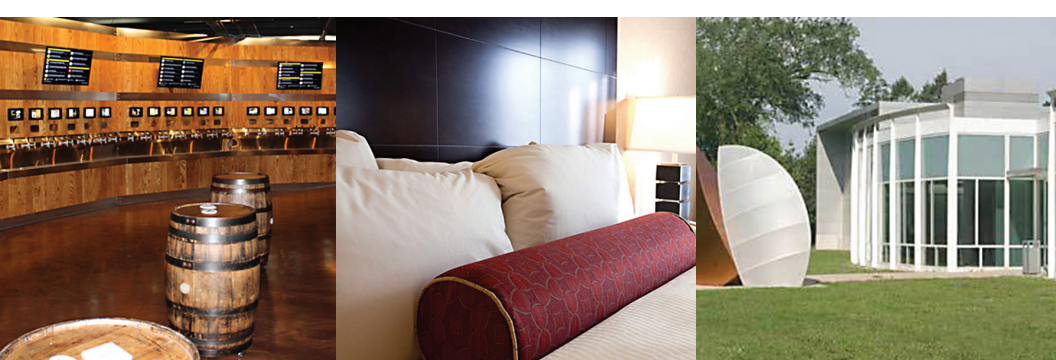

DuMore Page
No place in the U.S. offers you quite the slice of Americana as the Midwest. Just 20 miles west of Chicago, DuPage county is one of the wealthiest, healthiest and greenest counties in Illinois, offering a unique combination of sophistication and local charm. Be prepared to experience world-class dining, high-end shopping and historical attractions.

Visitor Information Center
Elmhurst
(630) 530-3000
Elmhurst.org

EVENTS
ExploreElmhurst.com